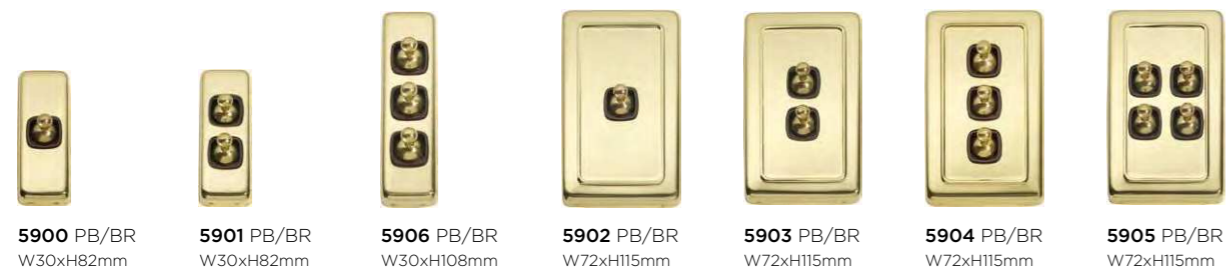

Flat plate switches & sockets

Light switches & sockets

ROCKER & TOGGLE SWITCHES, SOCKETS & DIMMER KNOBS

Switches are 10 AMP - 2 way. Refer to page 147 for available dimmers, fan controllers, phone, data and tv sockets.

This range continues over the page.