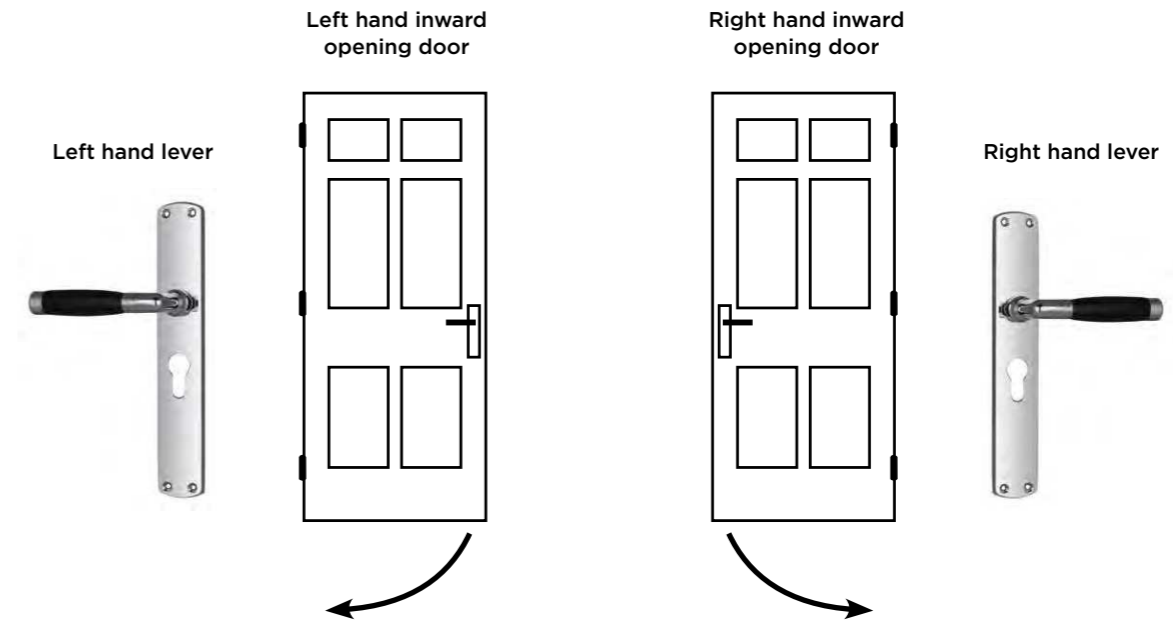

LEFT & RIGHT HAND DOOR LEVERS

Determined by which hand you use to open an inward opening door. Simply add 'LH' for left hand, or 'RH' for right hand, to the end of any door furniture code when ordering half sets.