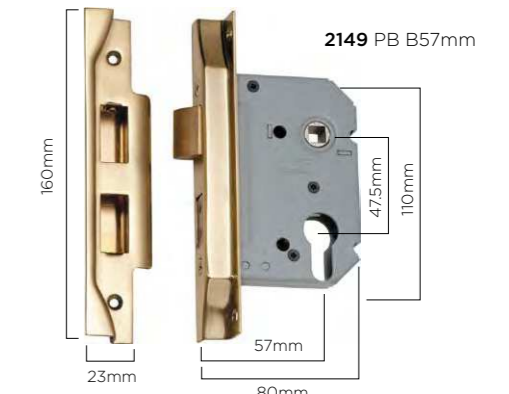

REBATED EURO (High Security)

- Solid brass face & striker plates
- Reinforced steel pins
- Latch retraction
- Reversible tongue
- 57 & 44mm backsets
- Tested over 130,000 cycles
- Fitting instructions supplied
- Download template from website
- 13mm rebate