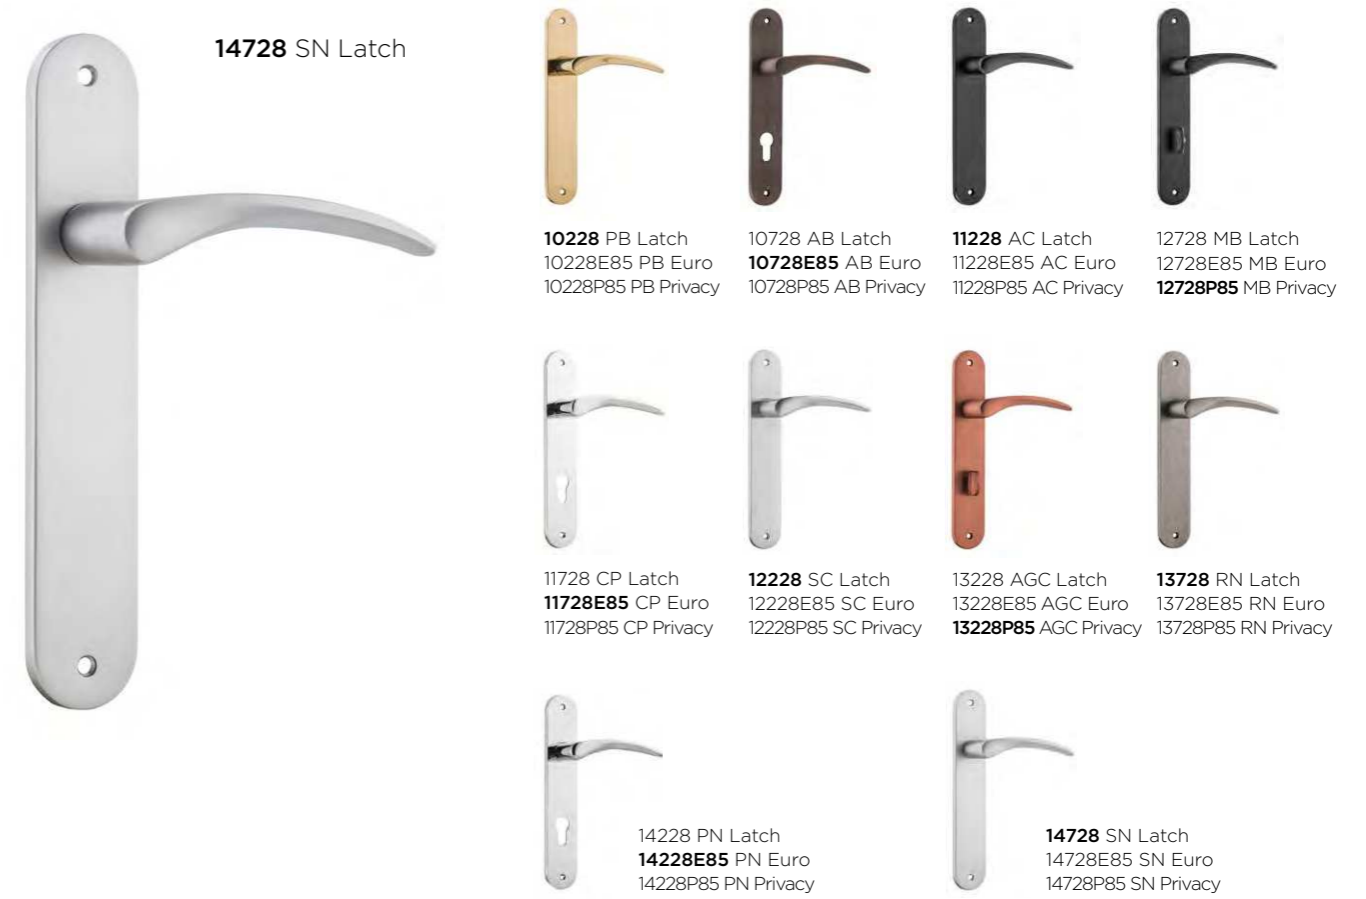

OXFORD - OVAL (W40xH230xP60mm)