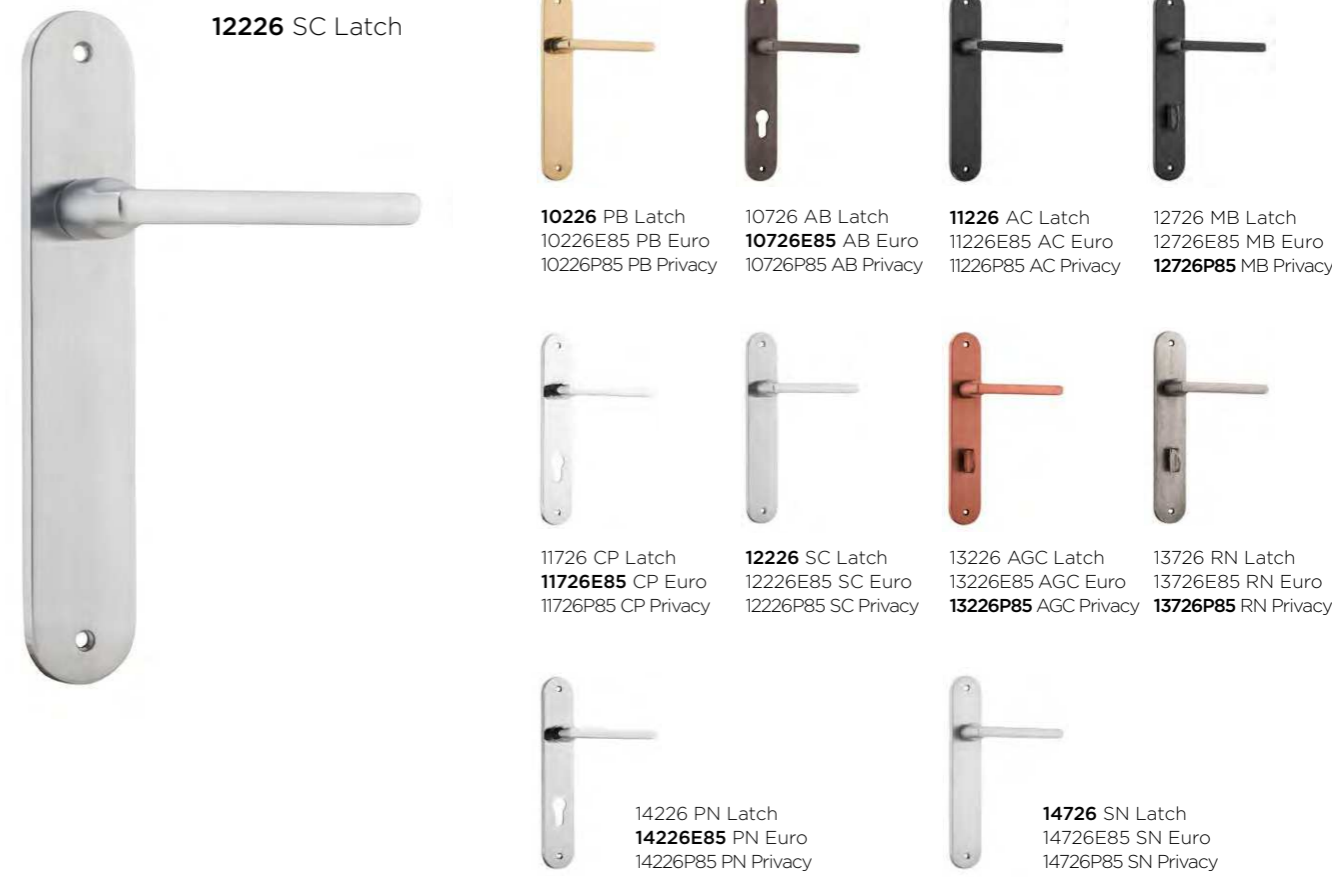

BALTIMORE - OVAL (W40xH230xP55mm)