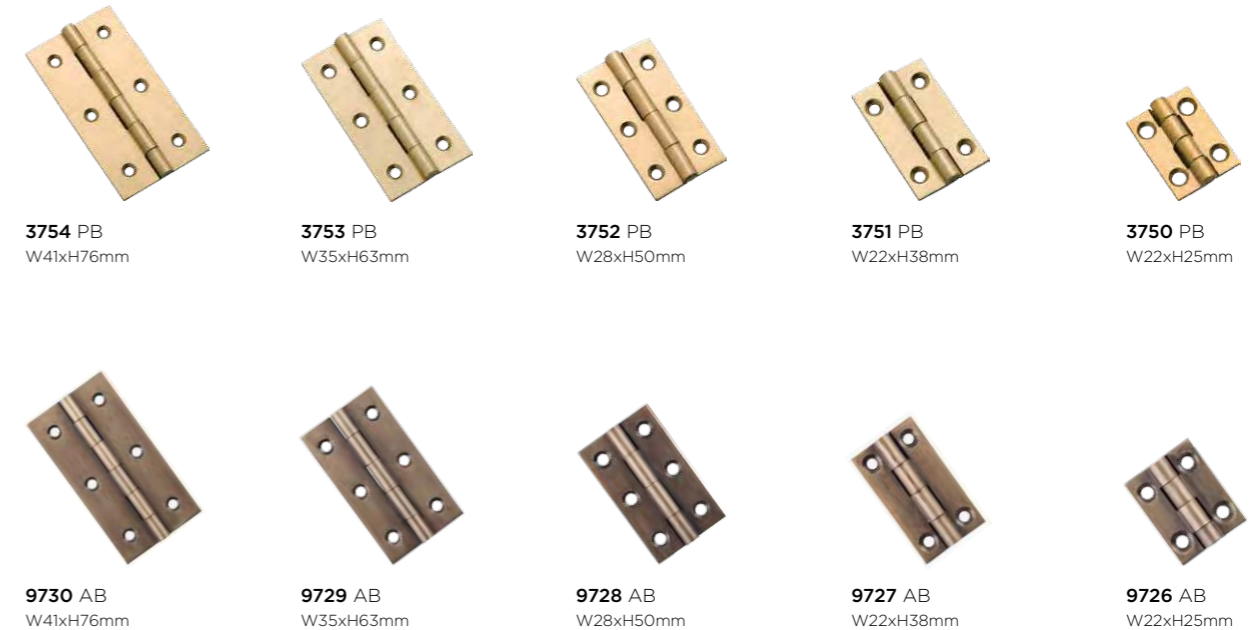

FIXED PIN HINGES

3754 PB W41xH76mm	3753 PB W35xH63mm	3752 PB W28xH50mm	3751 PB W22xH38mm	3750 PB W22xH25mm
9730 AB W41xH76mm	9729 AB W35xH63mm	9728 AB W28xH50mm	9727 AB W22xH38mm	9726 AB W22xH25mm