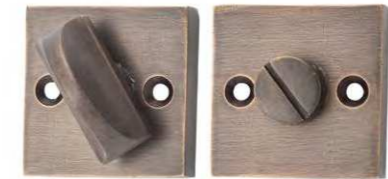

2229 AB
W35xH35mm