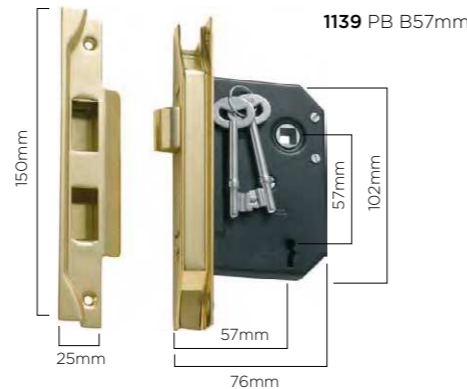

1138 PB B44mm

1139 PB B57mm