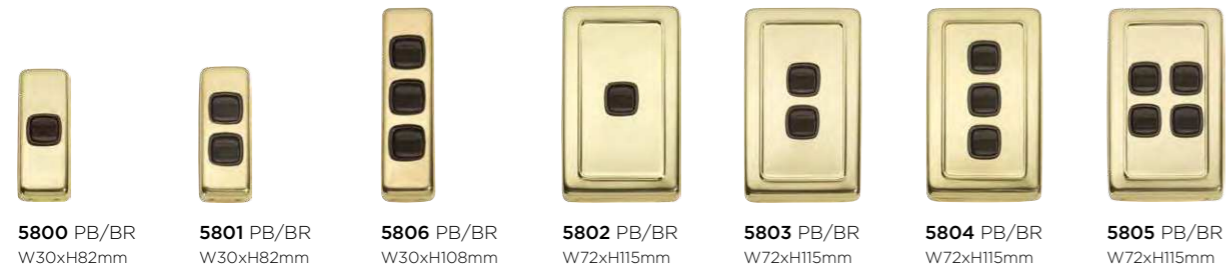

Flat plate switches & sockets

Light switches & sockets

ROCKER & TOGGLE SWITCHES, SOCKETS & DIMMER KNOBS

Switches are 10 AMP - 2 way. Refer to page 147 for available dimmers, fan controllers, phone, data and tv sockets.

This range continues over the page.