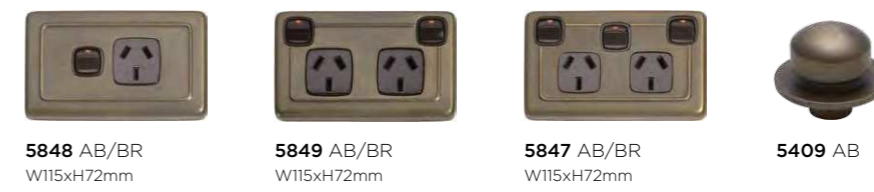

Flat plate switches & sockets

Light switches & sockets

ROCKER & TOGGLE SWITCHES, SOCKETS & DIMMER KNOBS

Switches are 10 AMP - 2 way. Refer to page 147 for available dimmers, fan controllers, phone, data and tv sockets.

This range continues over the page.