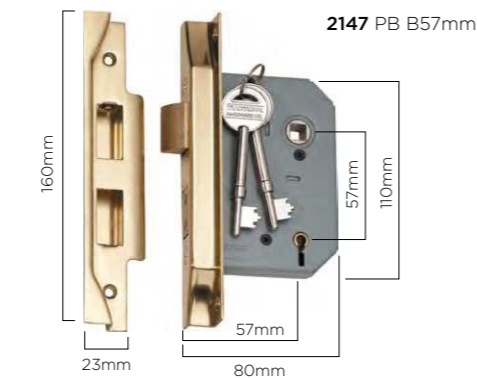

REBATED 5 LEVER (High Security)

- Solid brass face & striker plates
- Reinforced steel pins
- Anti pick curtain
- Reversible tongue
- Keyed alike or random keyed
- Tested over 130,000 cycles
- Fitting instructions supplied
- Download template from website
- 13mm rebate
- 57 & 46mm backsets