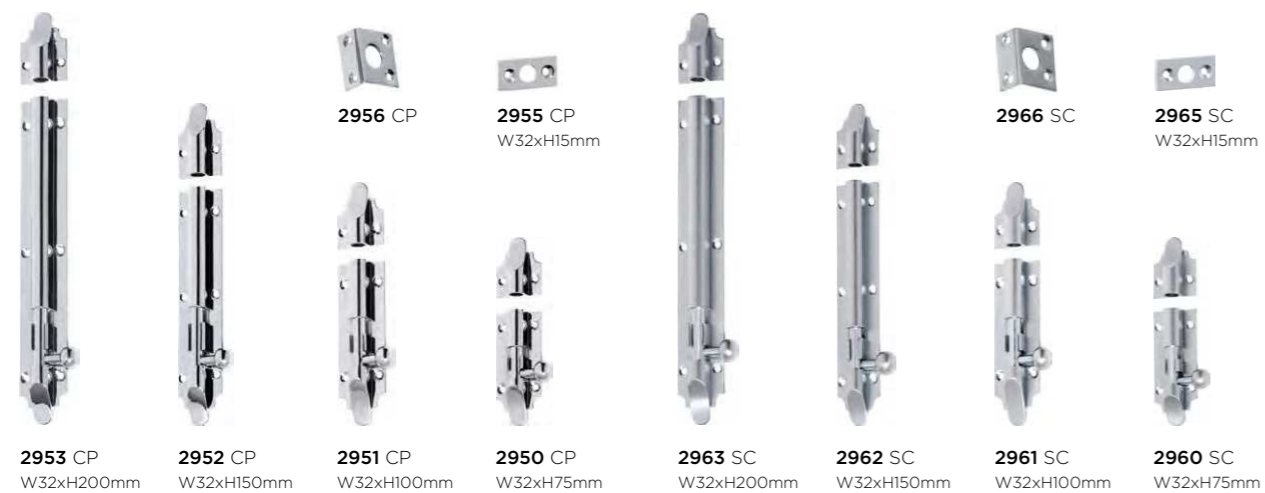

Bolts

Window fittings & bolts

VICTORIAN BARREL (Bolt: Diameter 9mm, Throw 17mm, Keeper 32x40mm)