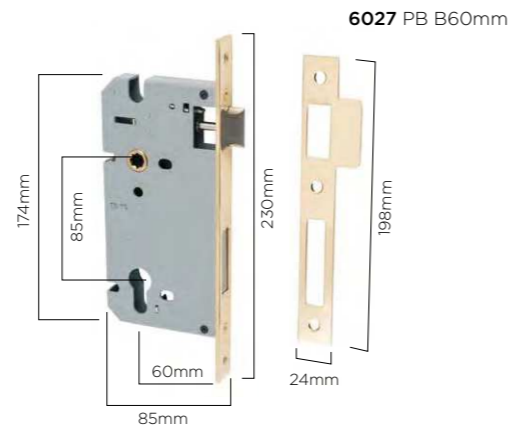

External locks

85mm EURO (High Security)

- Reversible tongue
- Stainless steel tongue & bolt
- Latch retraction
- Tested over 130,000 cycles
- 85mm Centre to Centre
- 60 & 45mm backsets