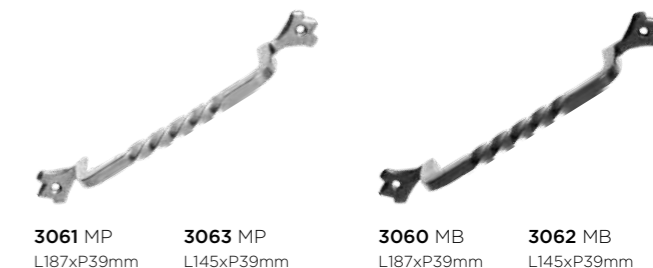

1876 MP CTC170mm
1878 MP CTC135mm
1877 MB CTC170mm
1879 MB CTC135mm

IRON TWIST PULLS

3061 MP L187xP39mm
3063 MP L145xP39mm
3060 MB L187xP39mm
3062 MB L145xP39mm