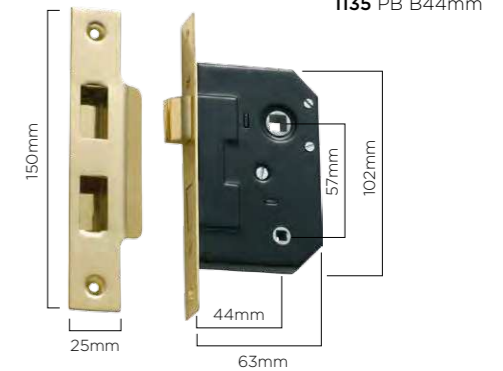

Internal locks

3 LEVER (Low Security)

- Solid brass face & striker plates
- Reversible tongue
- Keyed alike or random keyed
- 57 & 44mm backsets
- Download installation template from website

REBATED 3 LEVER (Low Security)

- Solid brass face & striker plates
- Reversible tongue
- Keyed alike or random keyed
- 13mm rebate
- 57 & 44mm backsets
- Download installation template from website

PRIVACY

- Solid brass face & striker plates
- Reversible tongue
- 57 & 44mm backsets
- Download installation template from website

External locks

SLIDING DOOR - 304 STAINLESS STEEL

SLIDING DOOR FLUSH PULLS - 304 STAINLESS STEEL

- Tie bolt fix
- Sold as a pair
- Minimum door thickness required 37mm (**8514**)
- Use in conjunction with our 8512 SS sliding door lock and 8519 Euro cylinder (45mm) (**8514**)

Spare keys (**1129**) are available for 3 lever locks. Please quote key number when ordering.