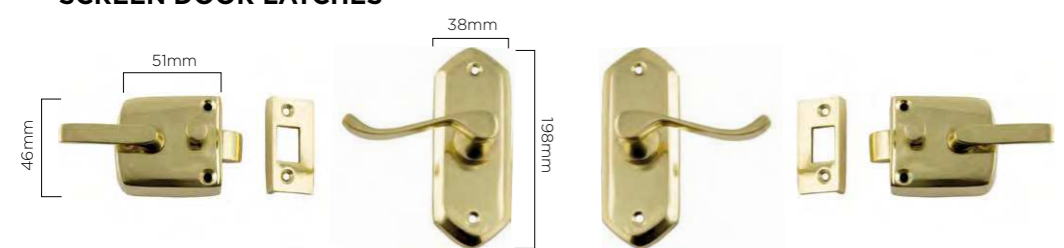

Screen door latches

SCREEN DOOR LATCHES

1194 LH PB
P29mm

1193 RH PB
P29mm