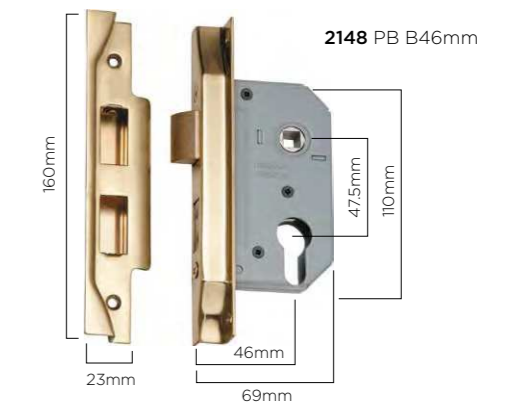

REBATED EURO (High Security)

- Solid brass face & striker plates
- Reinforced steel pins
- Latch retraction
- Reversible tongue
- 57 & 44mm backsets
- Tested over 130,000 cycles
- Fitting instructions supplied
- Download template from website
- 13mm rebate