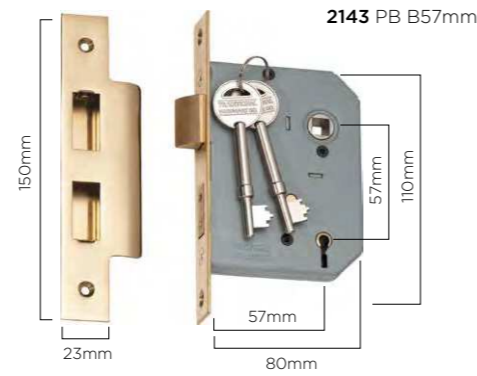

External locks

5 LEVER (High Security)

- Solid brass face & striker plates
- Reinforced steel pins
- Anti pick curtain
- Reversible tongue
- 57 & 46mm backsets
- Keyed alike or random keyed
- Tested over 130,000 cycles
- Fitting instructions supplied
- Download template from website