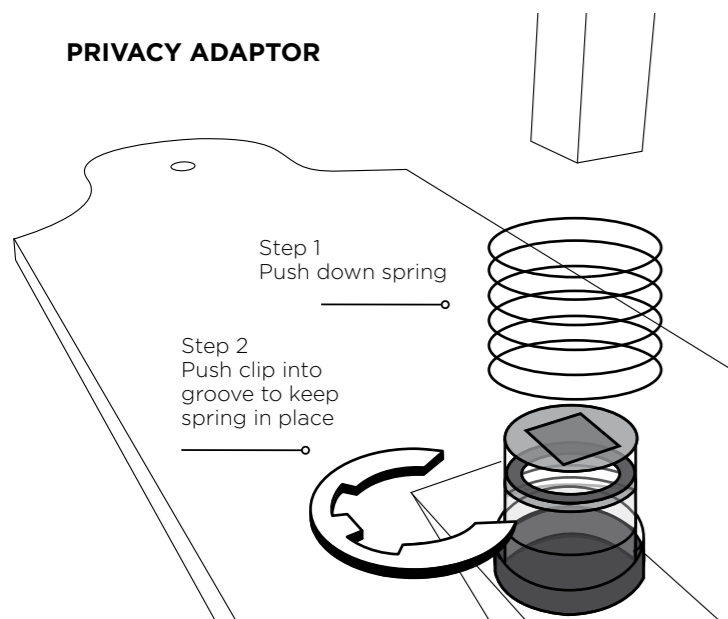

Technical information

LOCK COMPATIBILITY

Below is a diagram to help you find the matching type of lock for your door handle.

Euro lock 0638E 47.5mm	Euro 85 lock 10712E85 85mm	Privacy lock 1004P 57mm	Privacy 85 lock 12702P85 85mm	Lock 1095 57mm
+	+	+	+	+
Euro lock page 67	85mm Euro lock page 68	Privacy lock page 65	Tube latch page 72 & Privacy bolt page 73	5 lever lock (external) page 66 OR 3 lever lock (internal) page 64

PRIVACY ADAPTOR