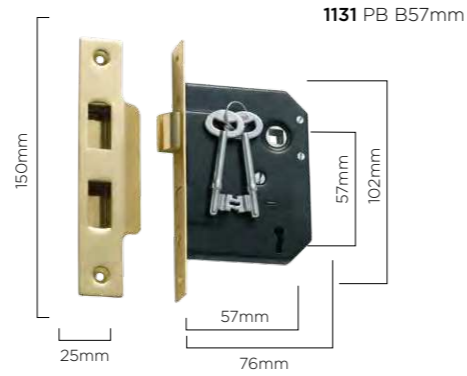

1130 PB B44mm

1131 PB B57mm