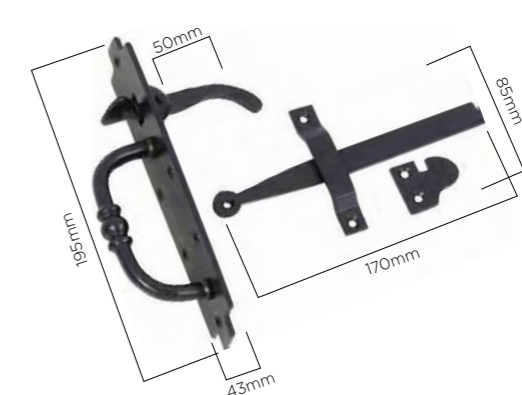

Cabin hooks

(Available in 2 sizes)

Iron gate accessories

SLIDE BOLTS

FLEUR-DE-LIS HINGE (Decorative only)

GATE HINGES

GATE LATCH AND RINGS

RING ONLY

DOOR STUD & FASTENER

SUFFOLK LATCHES

1916 MB