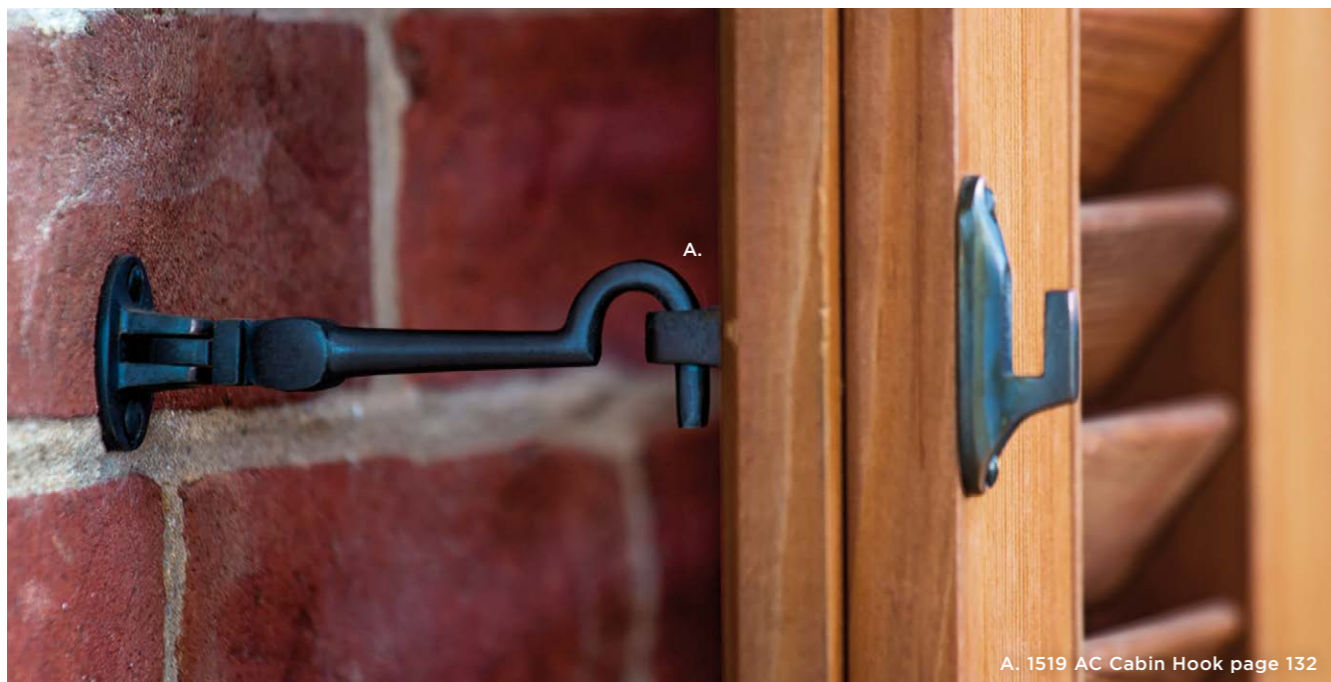

Cabin hooks

(Available in 2 sizes)

A. 1519 AC Cabin Hook page 132