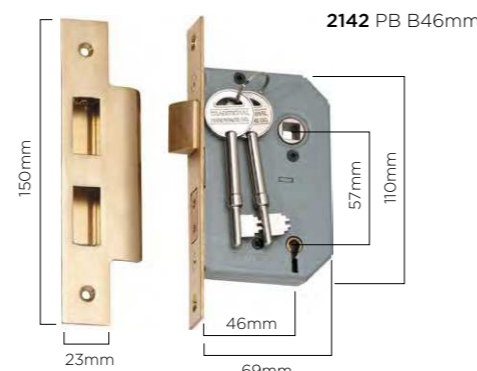

External locks

5 LEVER (High Security)

- Solid brass face & striker plates
- Reinforced steel pins
- Anti pick curtain
- Reversible tongue
- 57 & 46mm backsets
- Keyed alike or random keyed
- Tested over 130,000 cycles
- Fitting instructions supplied
- Download template from website