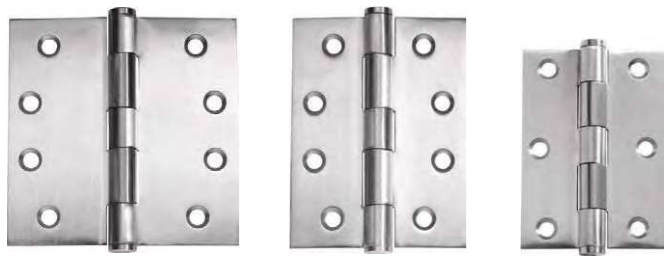

LOOSE PIN - 304 GRADE STAINLESS STEEL

2879 SS
W100xH100xT2.5mm

2878 SS
W75xH100xT2.5mm

2875 SS
W60xH85xT2mm