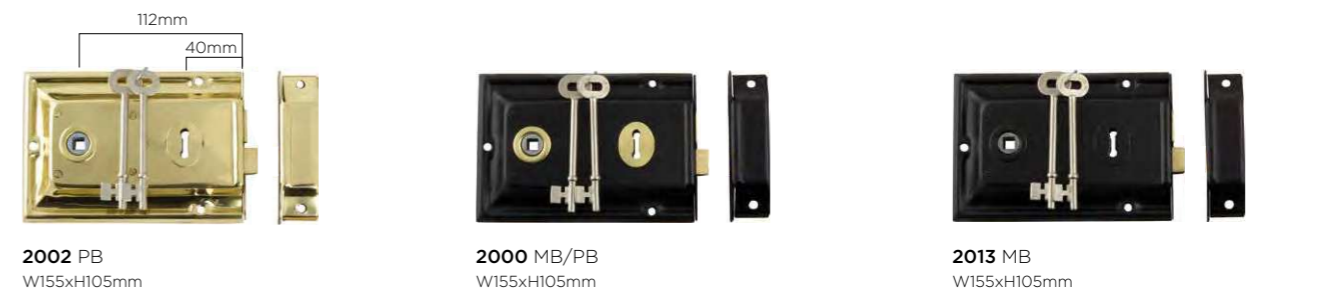

Rim locks & accessories

LOW SECURITY RIM LOCKS (Door furniture to suit on page 30)

BOX KEEPERS