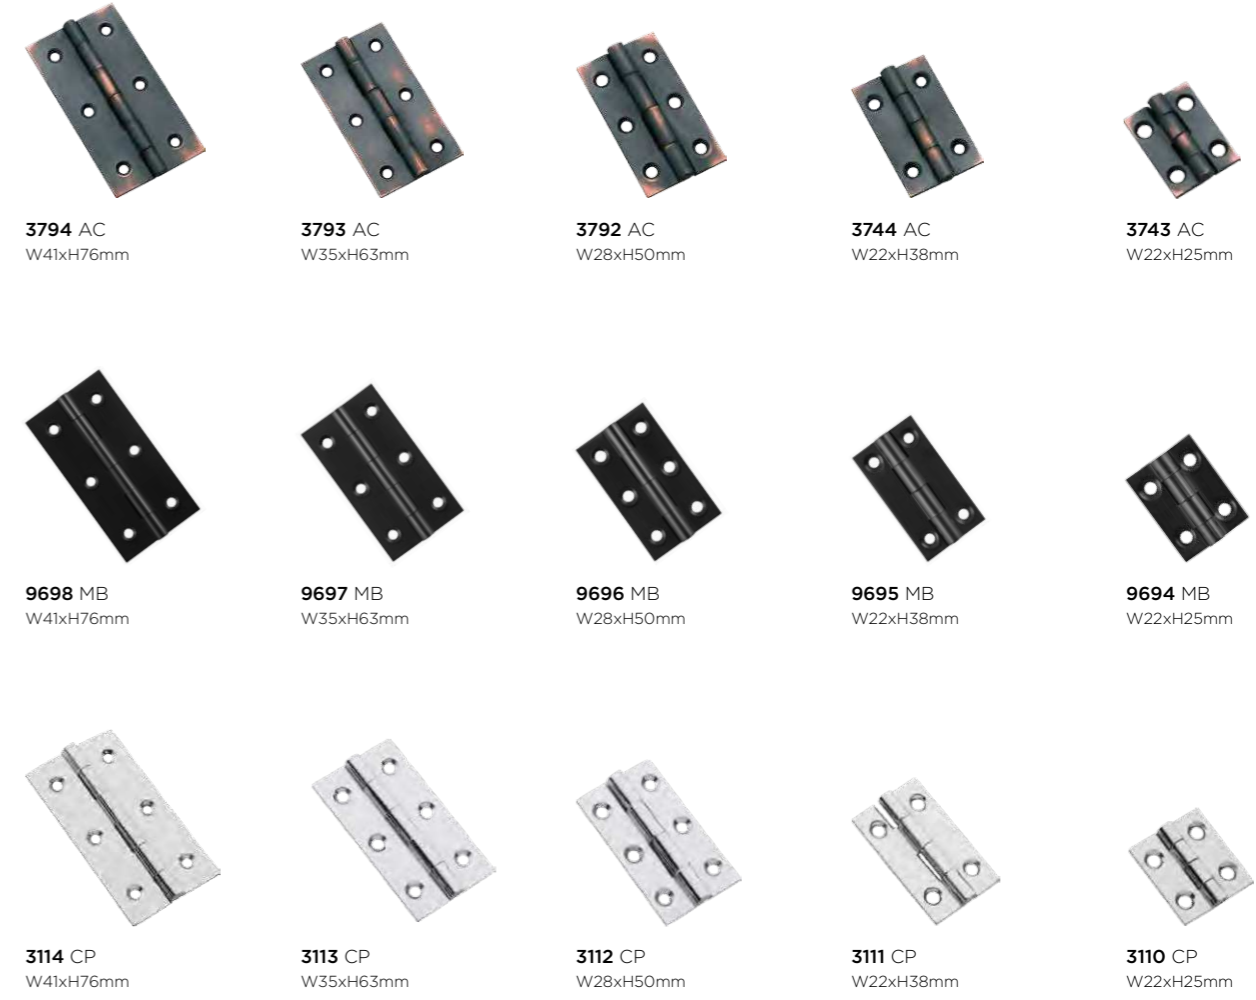

3794 AC W41xH76mm	3793 AC W35xH63mm	3792 AC W28xH50mm	3744 AC W22xH38mm	3743 AC W22xH25mm
9698 MB W41xH76mm	9697 MB W35xH63mm	9696 MB W28xH50mm	9695 MB W22xH38mm	9694 MB W22xH25mm
3114 CP W41xH76mm	3113 CP W35xH63mm	3112 CP W28xH50mm	3111 CP W22xH38mm	3110 CP W22xH25mm

This range continues over the page.