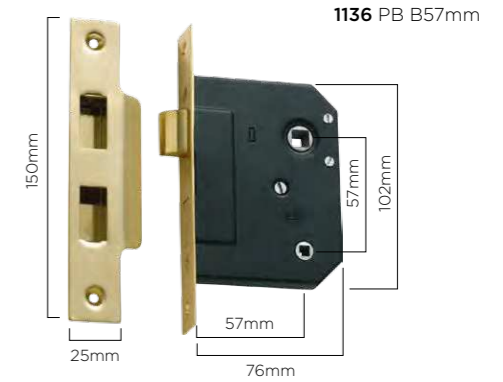

1135 PB B44mm

1136 PB B57mm