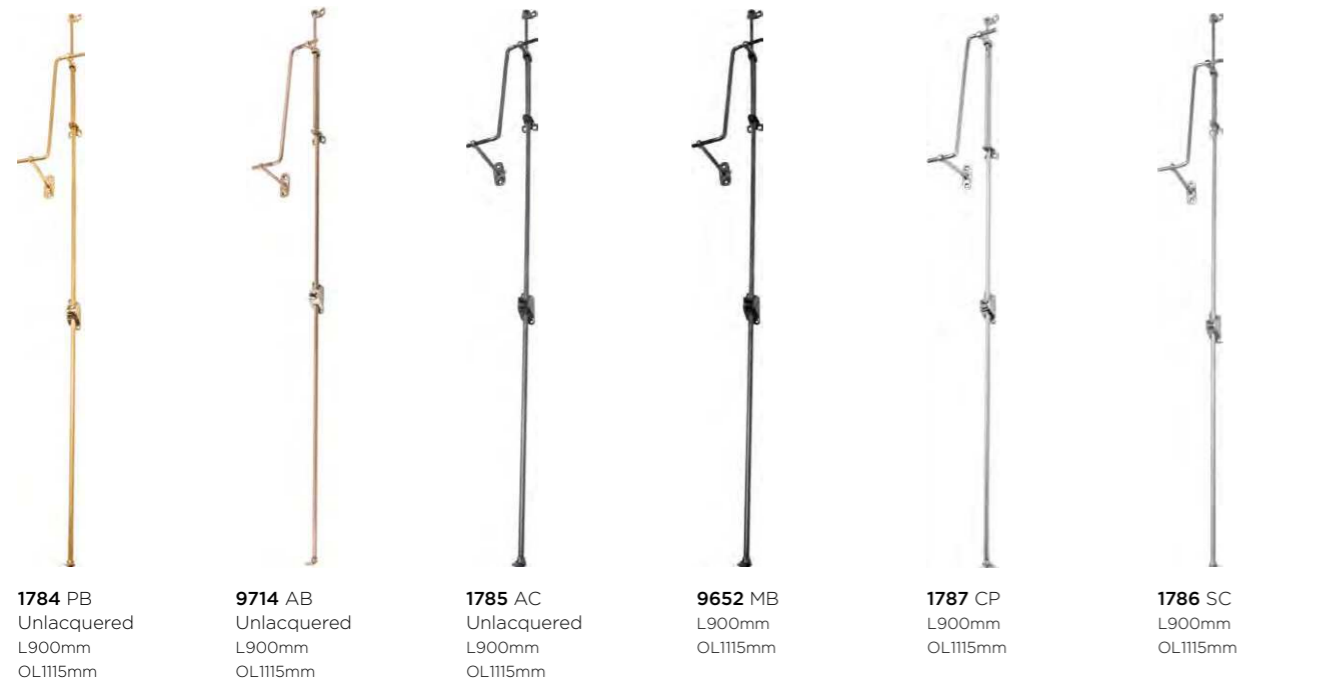

Fanlight window fittings

FANLIGHT WINDOW OPERATORS (L: closed OL: extended)

Suits inward and outward opening windows hinged at top, middle or bottom.

1784 PB Unlacquered L900mm OL1115mm
9714 AB Unlacquered L900mm OL1115mm
1785 AC Unlacquered L900mm OL1115mm
9652 MB L900mm OL1115mm
1787 CP L900mm OL1115mm
1786 SC L900mm OL1115mm