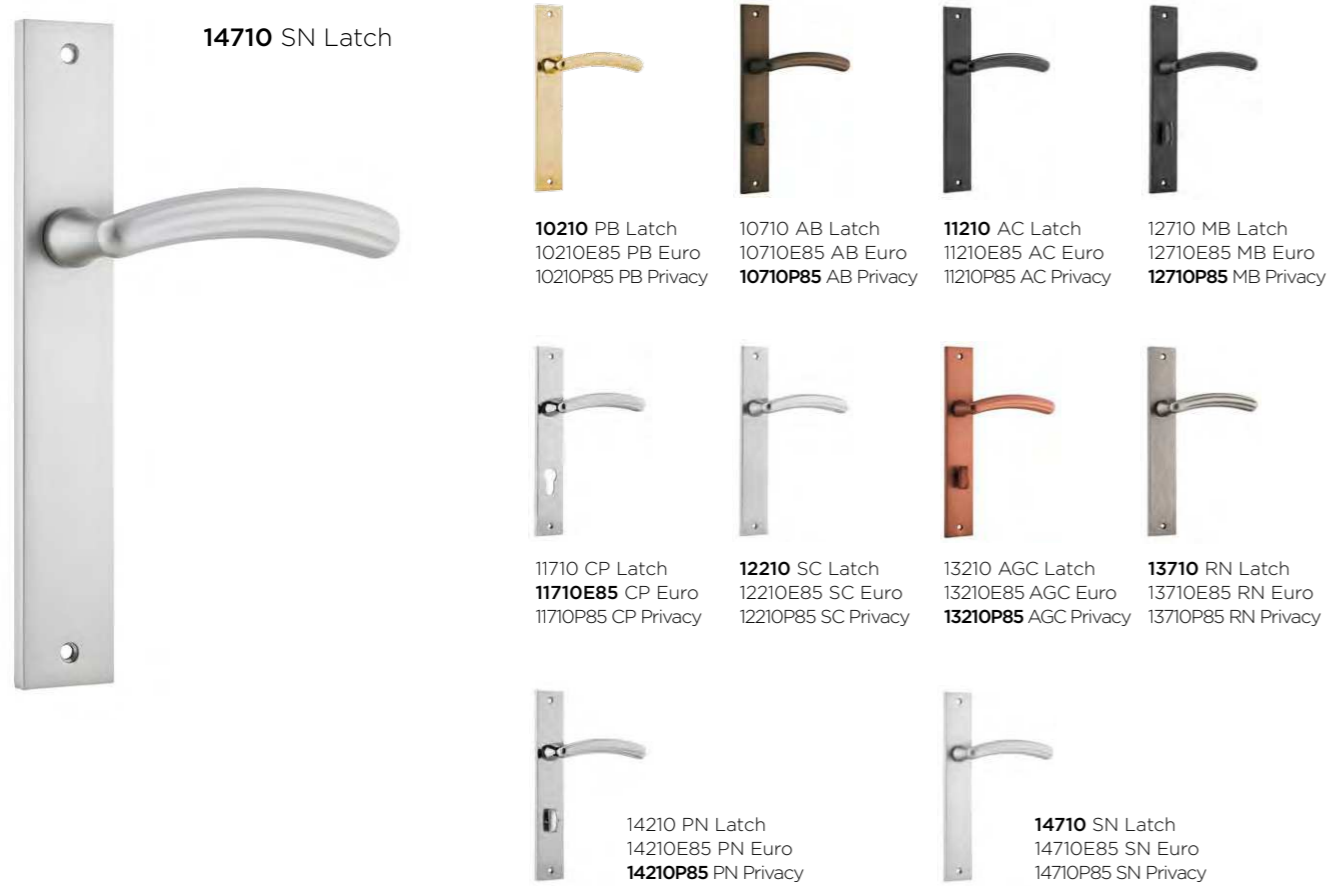

SIENA - RECTANGULAR (W38xH240xP52mm)

Coming early 2018