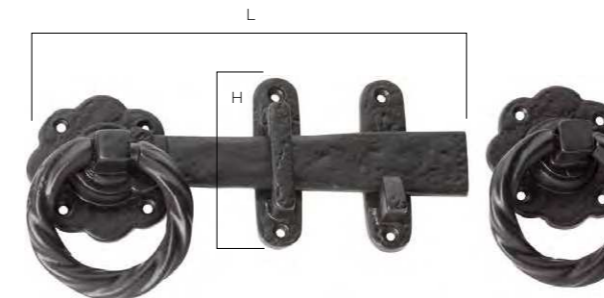

GATE LATCH AND RINGS

1868 MB
L200xH80mm
Ring D70mm
BPD60mm