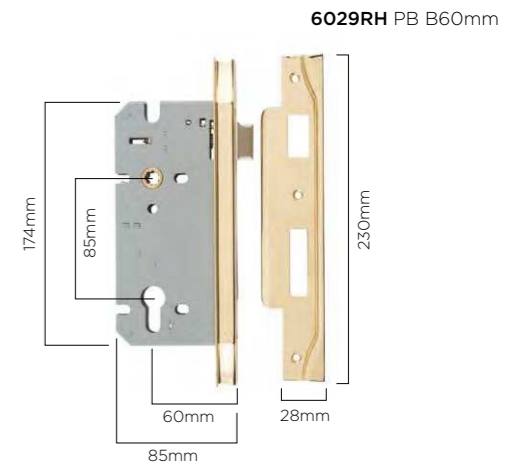

85mm REBATED EURO (High Security)

- Reversible tongue
- Latch retraction
- Tested over 130,000 cycles
- 85mm Centre to Centre
- 13mm rebate
- 60 & 45mm backsets