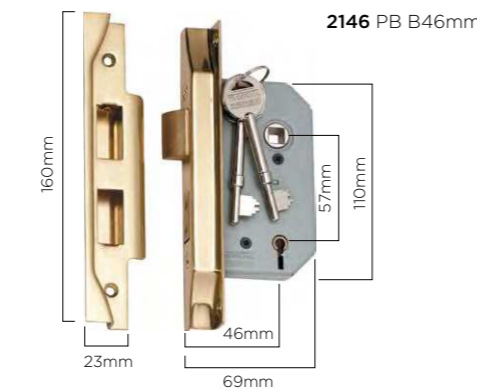

REBATED 5 LEVER (High Security)

- Solid brass face & striker plates
- Reinforced steel pins
- Anti pick curtain
- Reversible tongue
- Keyed alike or random keyed
- Tested over 130,000 cycles
- Fitting instructions supplied
- Download template from website
- 13mm rebate
- 57 & 46mm backsets