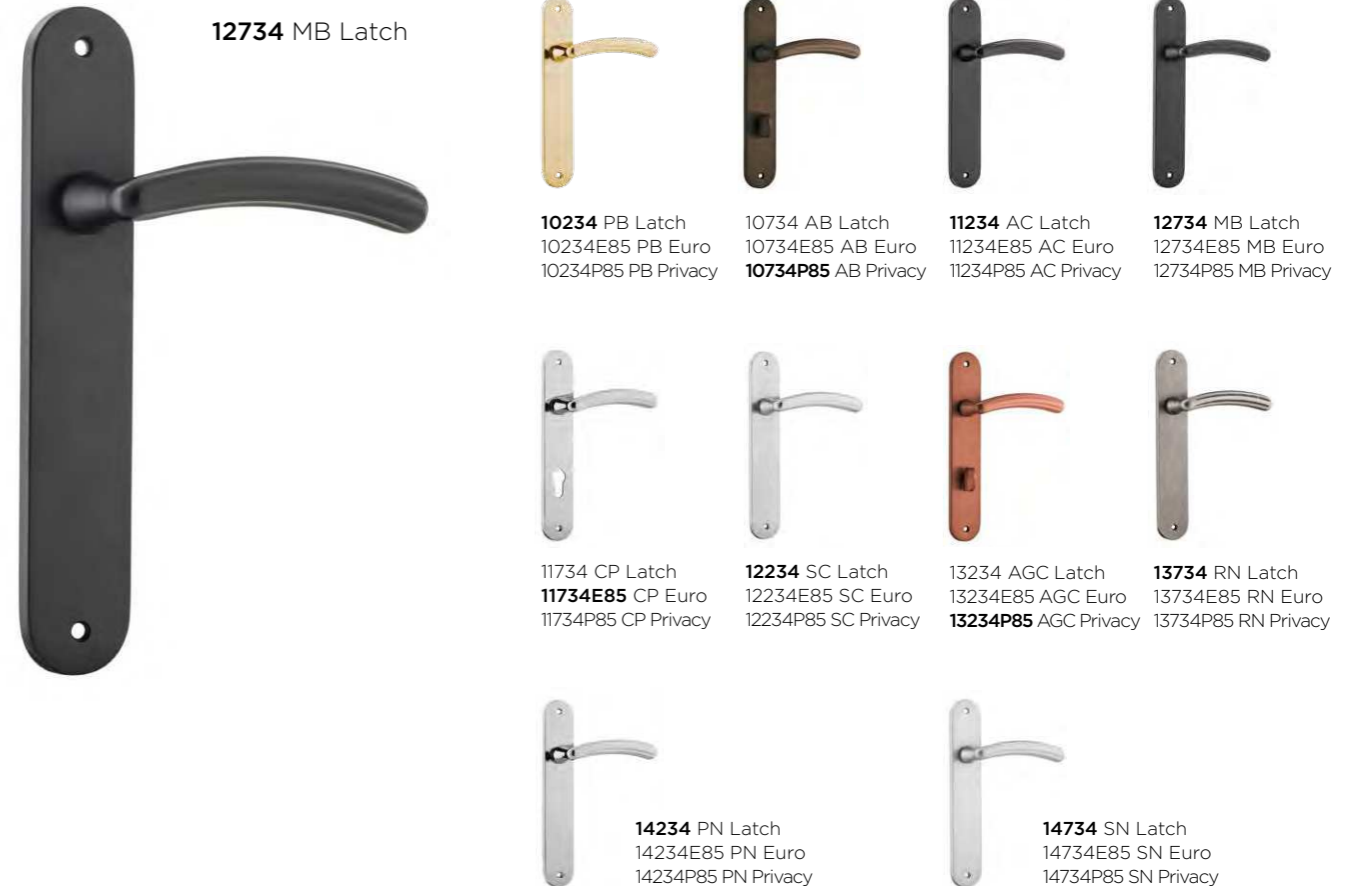

SIENA - OVAL (W40xH230xP52mm)

Timber screws, tie bolts and fitting instructions supplied. Half sets in this range are fixed, please add "LH" or "RH" to the end of any code while ordering.