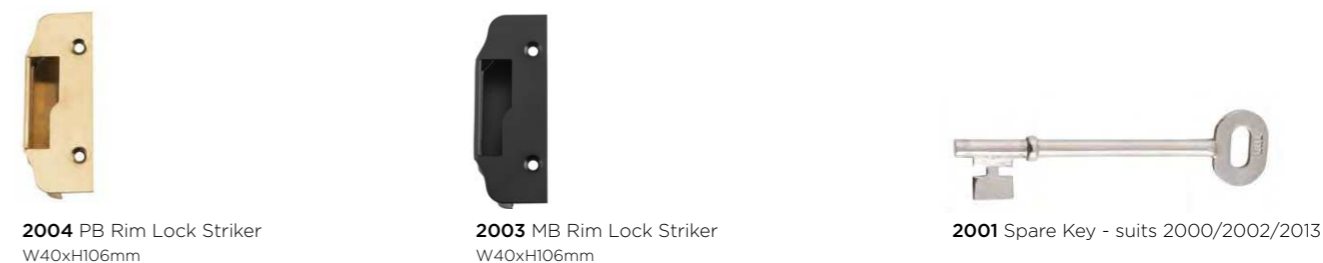

Rim locks & accessories

LOW SECURITY RIM LOCKS (Door furniture to suit on page 30)

BOX KEEPERS