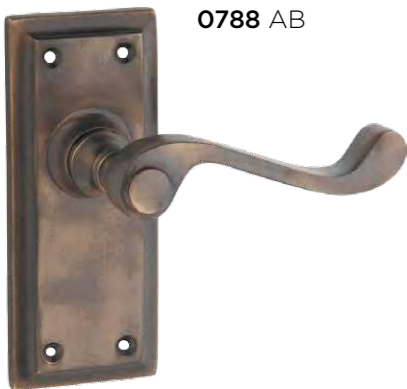

Door levers

MILTON (W50xH200xP68mm)

MILTON (W50xH125xP68mm)

0788 AB

MILTON (P70mm, BP63mm)

WINDSOR (W45xH200xP60mm)

CAMDEN (W50xH152xP60mm)