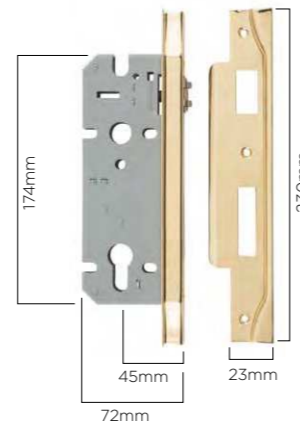

External locks

REBATED EURO ROLLER (High Security)

- Adjustable roller
- Tested over 130,000 cycles
- 13mm rebate
- 60 & 45mm backsets

See technical specifications on page 186 for clarification of left and right hand rebated mortice locks.