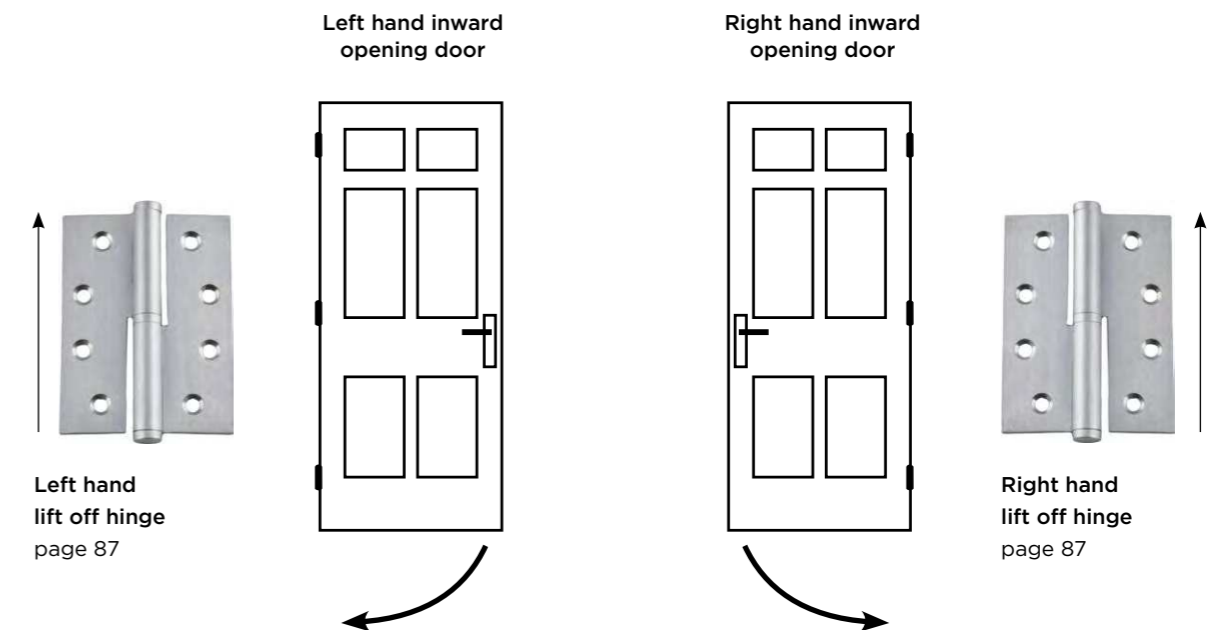

LEFT & RIGHT HAND LIFT-OFF HINGES

Lift off hinges allow a door to be removed from the outside when locked during an emergency.