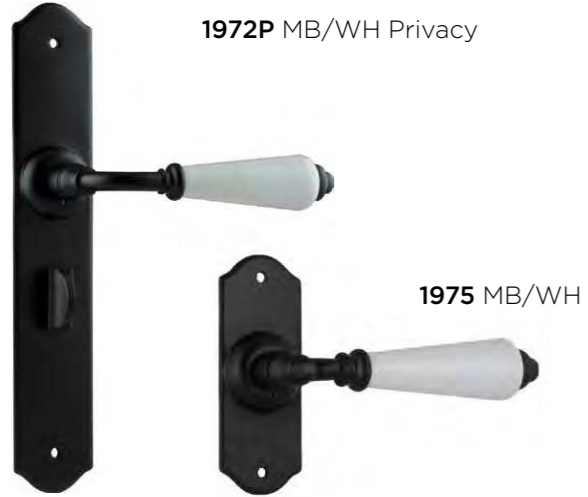

Iron levers

CANNES

1972P MB/WH Privacy

1975 MB/WH