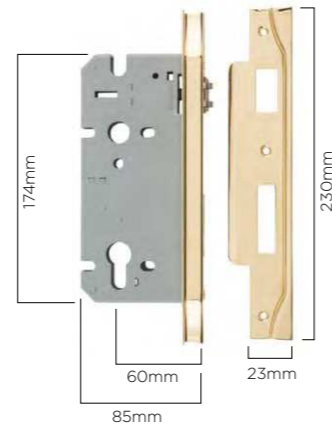

External locks

REBATED EURO ROLLER (High Security)

- Adjustable roller
- Tested over 130,000 cycles
- 13mm rebate
- 60 & 45mm backsets

6033RH PB B60mm

6032RH PB B45mm