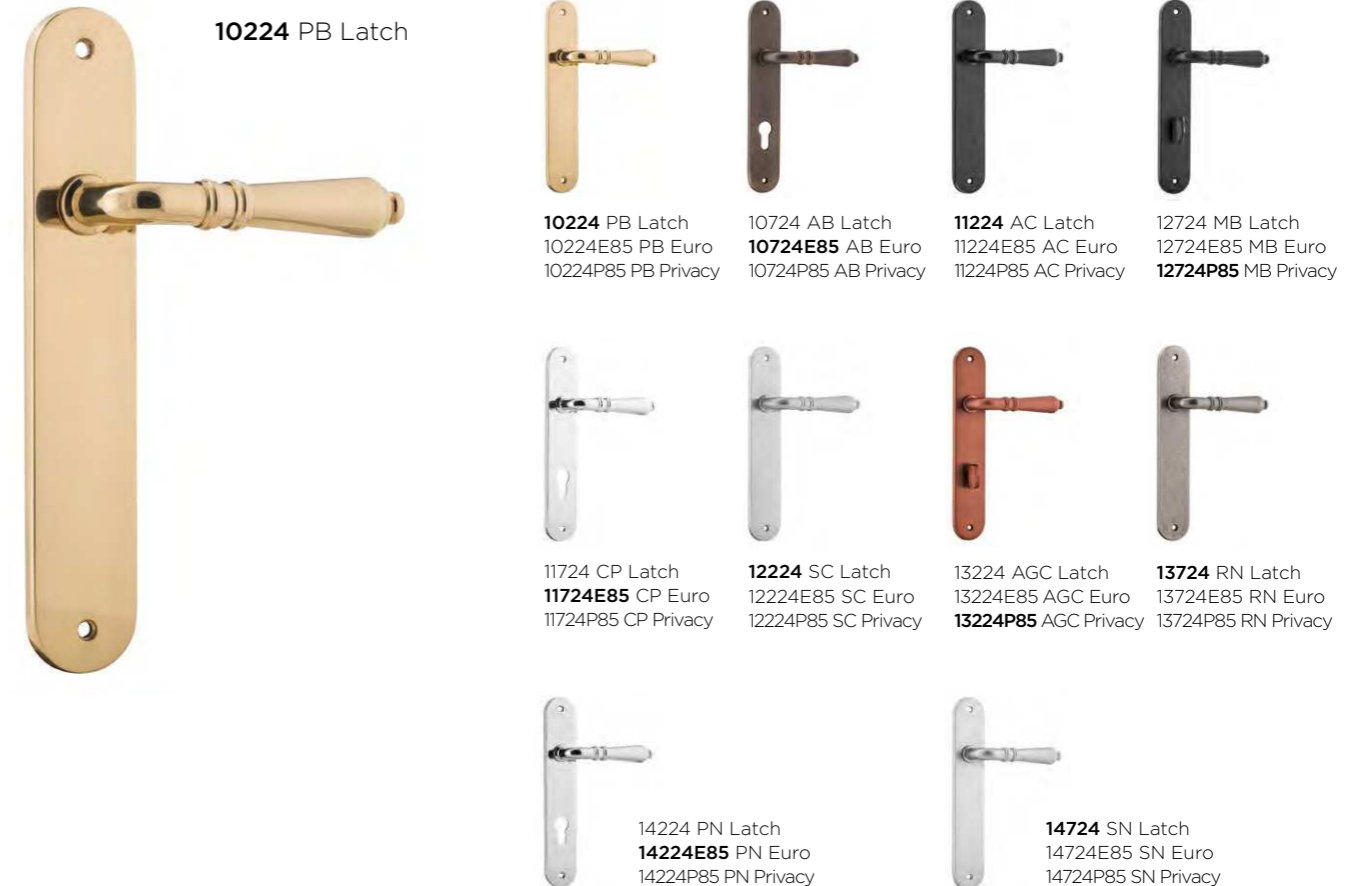

SARLAT - OVAL (W40xH230xP55mm)

For an explanation of Latch, Euro, and Privacy, please refer to the Door furniture & lock guide page 182.
Timber screws, tie bolts and fitting instructions supplied. Half sets in this range are fixed, please add "LH" or "RH" to the end of any code while ordering.