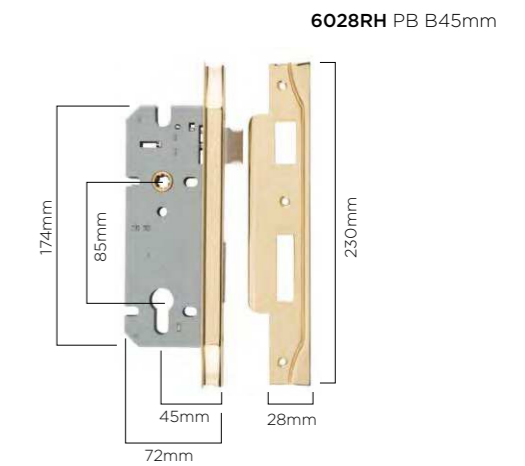

85mm REBATED EURO (High Security)

- Reversible tongue
- Latch retraction
- Tested over 130,000 cycles
- 85mm Centre to Centre
- 13mm rebate
- 60 & 45mm backsets